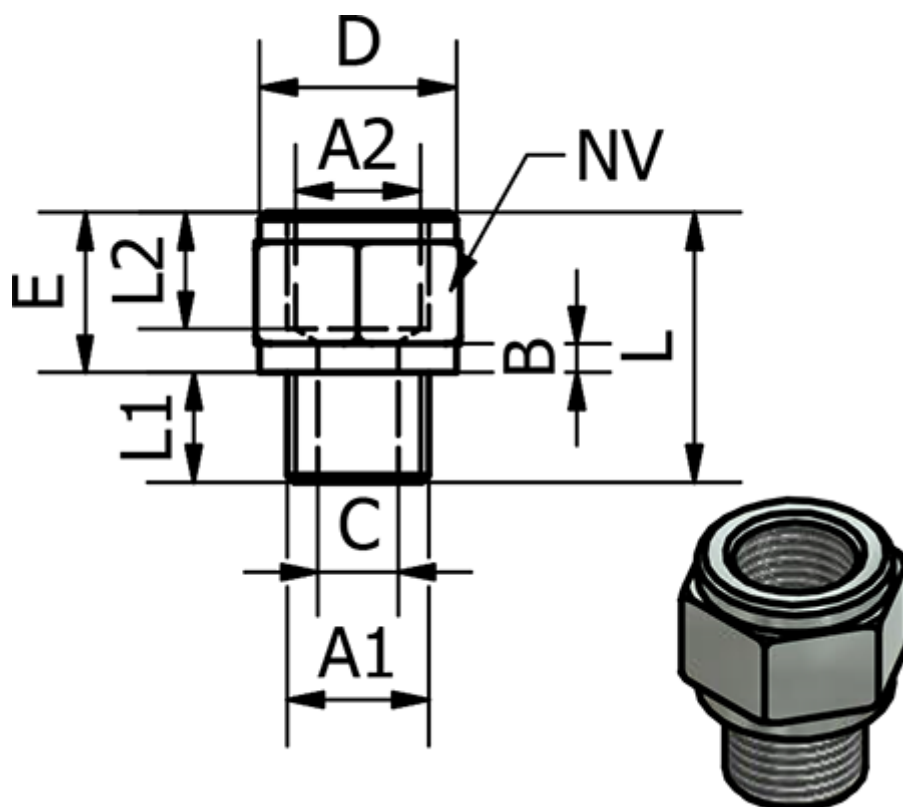

Article number: 5891120TR1814

Description: Nipple sleeve 1120TR - 1814
R1/4" - G1/8"

Measures

| | |
|-----------|-----------|
| A1 = 1/8" | L2 = 10.5 |
| A2 = 1/4" | NV = 17 |
| B = 2 | |
| C = 5.5 | |
| D = 16.5 | |
| E = 13.5 | |
| L = 21 | |
| L1 = 7.5 | |